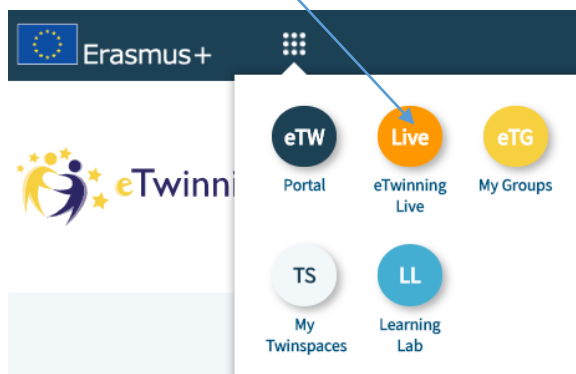

How to access an eTwinning Group

1. Log onto <https://www.etwinning.net>
2. Choose **eTwinning Live** after clicking on the waffle

3. Click on the tab **Groups**

4. **Search** for group you would like to join in **Find Groups**

Find groups

 [Need an extended search?](#)

5. Click on the **name of the Group** found.

6. Click on **GO TO GROUP**

7. Finally click on **Join Group**